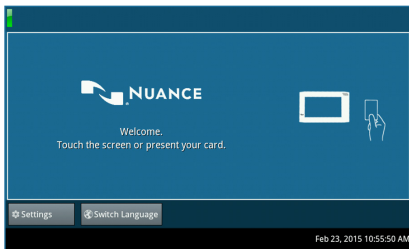

Gain control over every printed page. At every printer.

Fleet-wide user authentication, secure document release and accurate cost allocation.

Features:

- Apply consistent control and usability across every networked printer and MFP
 - Easily integrates into existing network and works across devices types and brands
 - Flexible authentication techniques, including campus cards and smart cards for maximum convenience and security
 - Maintains device security during network or system outages through caching of user credentials
 - Intuitive and modern touch screen design and interaction reduces training requirements
 - Track print and copy costs to specific users, departments, budgets or funding sources
-

The Equitrac PageControl Touch provides control over every printed page on any printer or MFP on the network. Combining authentication, secure print release and advanced allocation workflows in a single interface, this hardware terminal option for Equitrac Office and Equitrac Express is perfect for printers and MFPs that do not offer embedded control panels.

With the flexibility to deploy on any networked device and featuring a common interface across any device brand or type, Equitrac PageControl Touch lets users print and copy responsibly and securely—when and where they need to.

Authentication

Equitrac PageControl Touch supports multiple authentication techniques, including username/password entry, PIN or Release Code, or ID card swipe using HID, Magstripe, Indala, etc.

Follow-You Printing