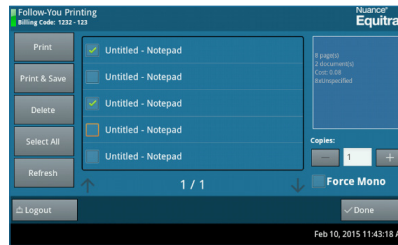

The Equitrac PageControl Touch provides control over every printed page on any printer or MFP on the network. Combining authentication, secure print release and advanced allocation workflows in a single interface, this hardware terminal option for Equitrac Office and Equitrac Express is perfect for printers and MFPs that do not offer embedded control panels.

With the flexibility to deploy on any networked device and featuring a common interface across any device brand or type, Equitrac PageControl Touch lets users print and copy responsibly and securely—when and where they need to.

Authentication

Equitrac PageControl Touch supports multiple authentication techniques, including username/password entry, PIN or Release Code, or ID card swipe using HID, Magstripe, Indala, etc.

Follow-You Printing