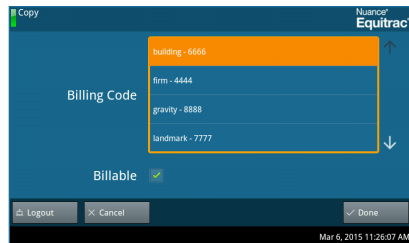

Billing Code Entry

Featuring a full soft keyboard and quick access buttons, the PageControl Touch makes detailed allocation of print and copy activity quick and easy, including billing code search and entry