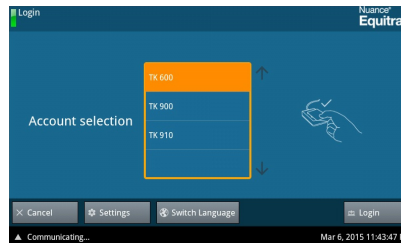

Campus Cards

To support pay-for-print and print quota programs in schools and universities, PCT allows for authentication and tracking utilizing popular campus cards.

Reduce costs and waste.

Support cost reduction initiatives with powerful control over print and copy activity.

- Duplicate or unwanted print jobs can be deleted
- Job preview creates awareness of the costs of output
- Change to black & white output to lower per-page cost
- Ensure all activity is properly allocated

To learn more about Equitrac PageControl Touch, please call 1-800-327-0183 or visit nuance.com

About Nuance Communications, Inc.

Nuance Communications is reinventing the relationship between people and technology. Through its voice and language offerings, the company is creating a more human conversation with the many systems, devices, electronics, apps and services around us. Every day, millions of people and thousands of businesses experience Nuance through intelligent systems that can listen, understand, learn and adapt to your life and your work. For more information, please visit nuance.com.